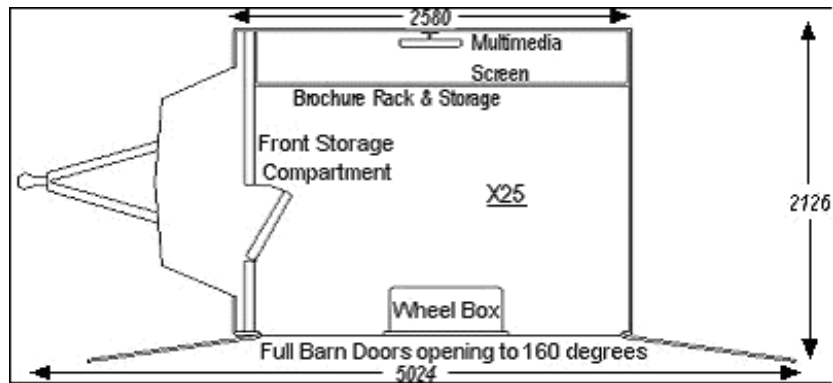

Optional:

Honda EU10i SuperQuiet briefcase-style Generator Plastic Petrol Container
* Electrical connection is standard caravan-type (Blue 16Amp C4)

ARTWORK

Graphics Panels:

Door Panels: 1040 x 1320mm (Portrait. On 3mm 'Foamalux' or similar
to be hung on Velcro-compatible door linings)

Headboard: 2200 x 343mm (3mm Board, to slide into mounting grooves)

EXTERNAL MEASUREMENTS FOR THE SHOWGROUND

Overall Length

From front of Drawbar to rear extremity of open Barn doors: 5024 mm

Doors

Barn door type with cam-lock
No Personnel door. Free-standing steps

Body

Length (excluding nose cone)	2590 mm
Width	2000 mm
Overall width	2090 mm
Height	2000 mm
Overall Height	2500 mm

ON TOW DIMENSIONS:

Length

Body (excluding nose cone): 2590 mm

Overall: 4110 mm

Width

Overall: 2090 mm

Height

Body from ground level to top of Roof: 2500 mm

(With headboard down)

Weight

Gross weight: 1300 kg