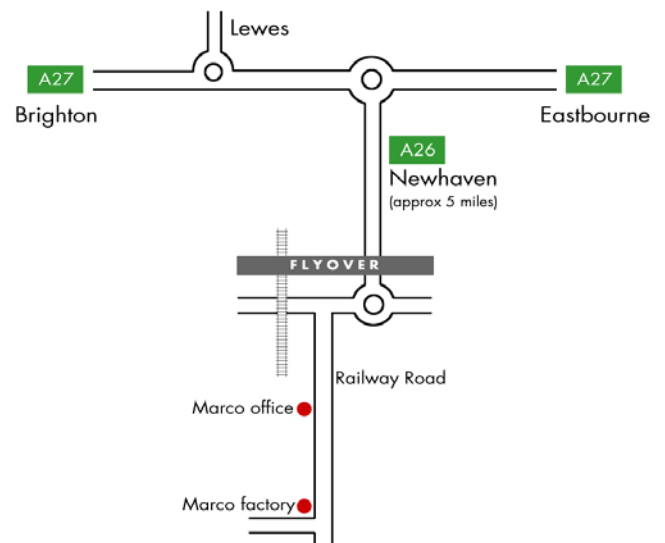

### By Rail

Marco Trailers are situated very conveniently just down the road from Newhaven Town station. When leaving the station turn right immediately and walk down Railway Road, after 270 meters you will arrive at the Marco office on your right. If you continue down the road a further 200 meters you will arrive at the Marco factory. Timetable information can be obtained from [www.nationalrail.co.uk/times\\_fares](http://www.nationalrail.co.uk/times_fares).

### By Bus

All Buses on the 12 / 12a / 14c routes stop at Newhaven Town station. Follow directions as above. Timetable information can be obtained from [www.buses.co.uk](http://www.buses.co.uk).

### Eating within a mile of Marco Trailers

- Padella D'oro - lovely Italian restaurant in Newhaven - 01273 516334
- Flying Fish Public House - freshly prepared, locally sourced food, 1 mile from Marco - 01273 515440
- Brewers Fayre, The Drove, Newhaven.
- Sainsbury's Cafe, The Drove, Newhaven.
- McDonalds, Drove Road, Newhaven.

### Accommodation

- Premier Inn approximately 1 mile from Marco